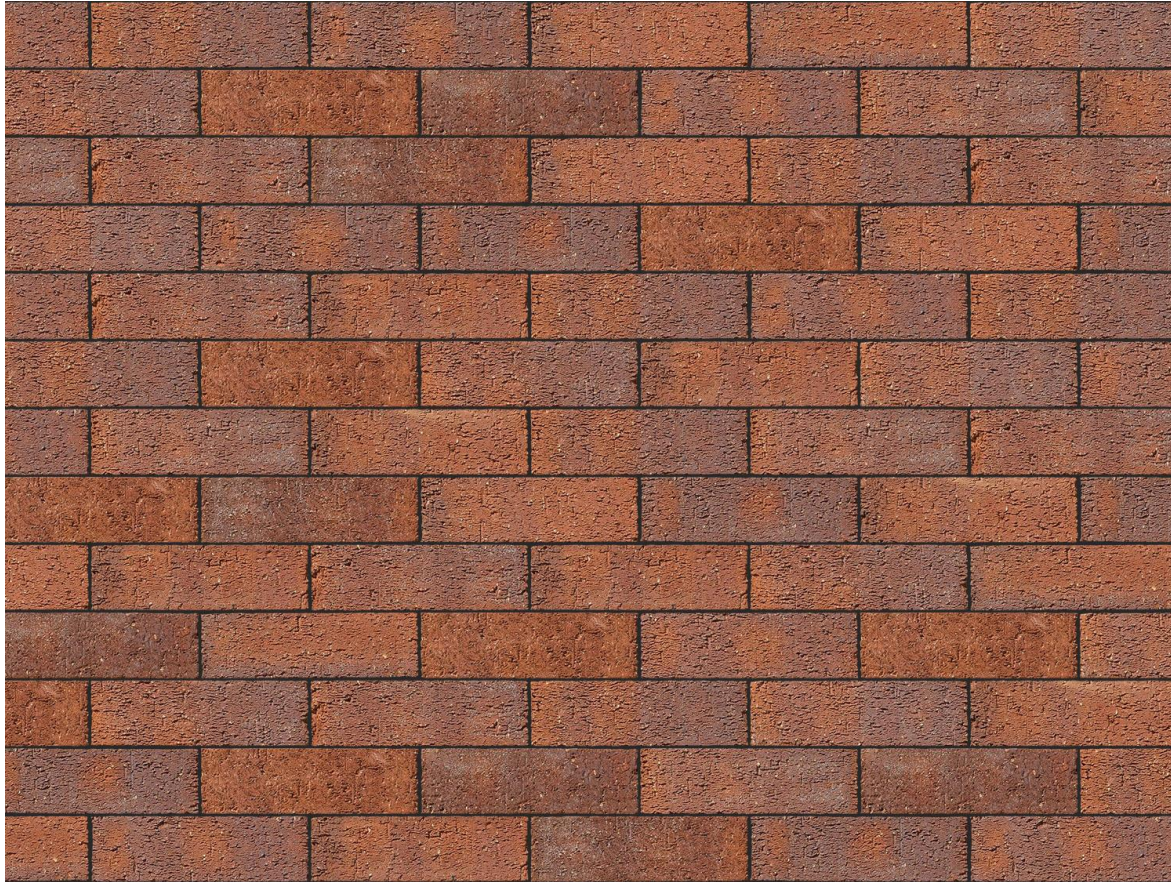

# KINGSCOURT COUNTRY MANOR

BRICKS

### DARK MULTI RUSTIC BROWN BRICK

Brand	Forterra
Colour	Brown
Type	Wirecut
Dimensions	215mm x 102.5mm x 65mm
Durability	F2
Active Soluble Salts	S2
Dimensional Tolerance & Range	T2, R1
Water Absorption	7%
Compressive Strength	75N/mm <sup>2</sup>
Pack Size	504