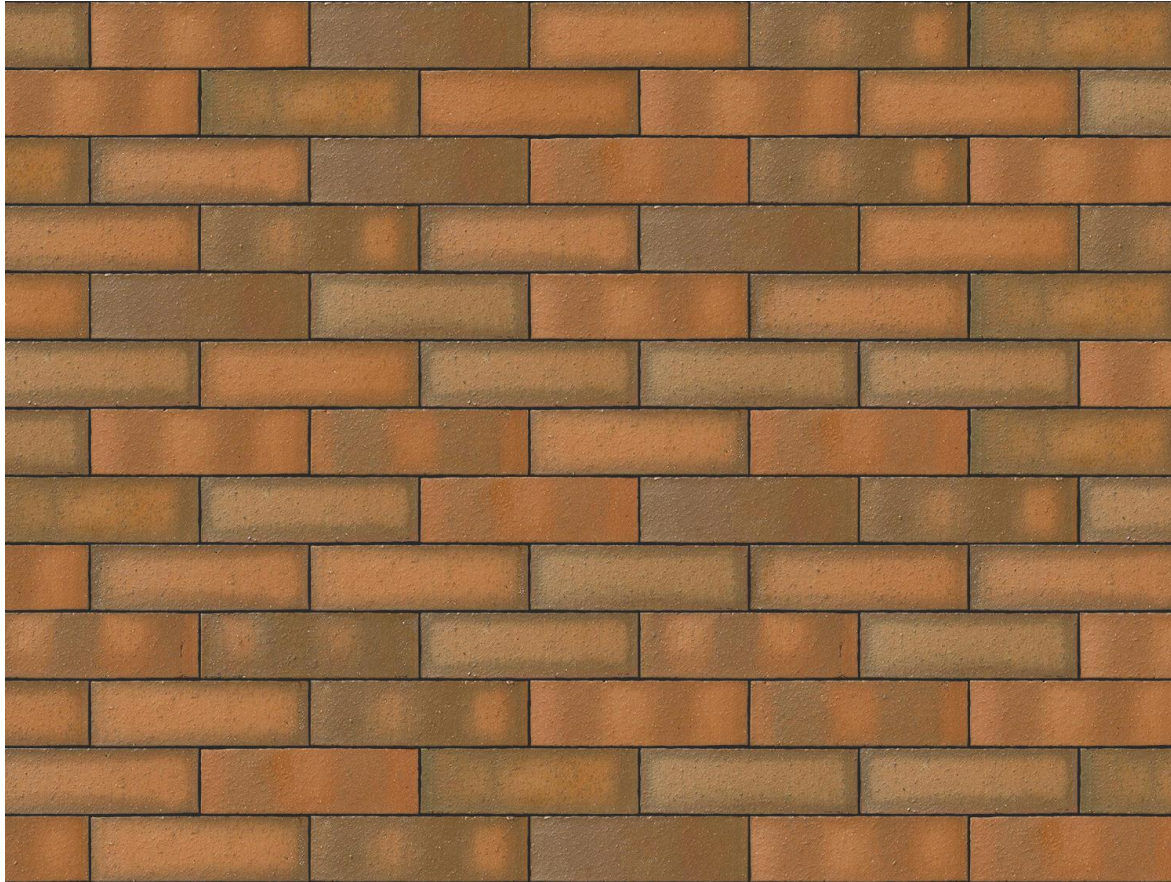

KINGSCOURT COUNTRY MANOR

— BRICKS —

TECHNICAL INFORMATION SHEET

DARK MULTI SMOOTH BROWN BRICK

Brand	Forterra
Colour	Brown
Type	Wirecut
Dimensions	215mm x 102.5mm x 65mm
Durability	F2
Active Soluble Salts	S2
Dimensional Tolerance & Range	T2, R1
Water Absorption	7%
Compressive Strength	75N/mm ²
Pack Size	504