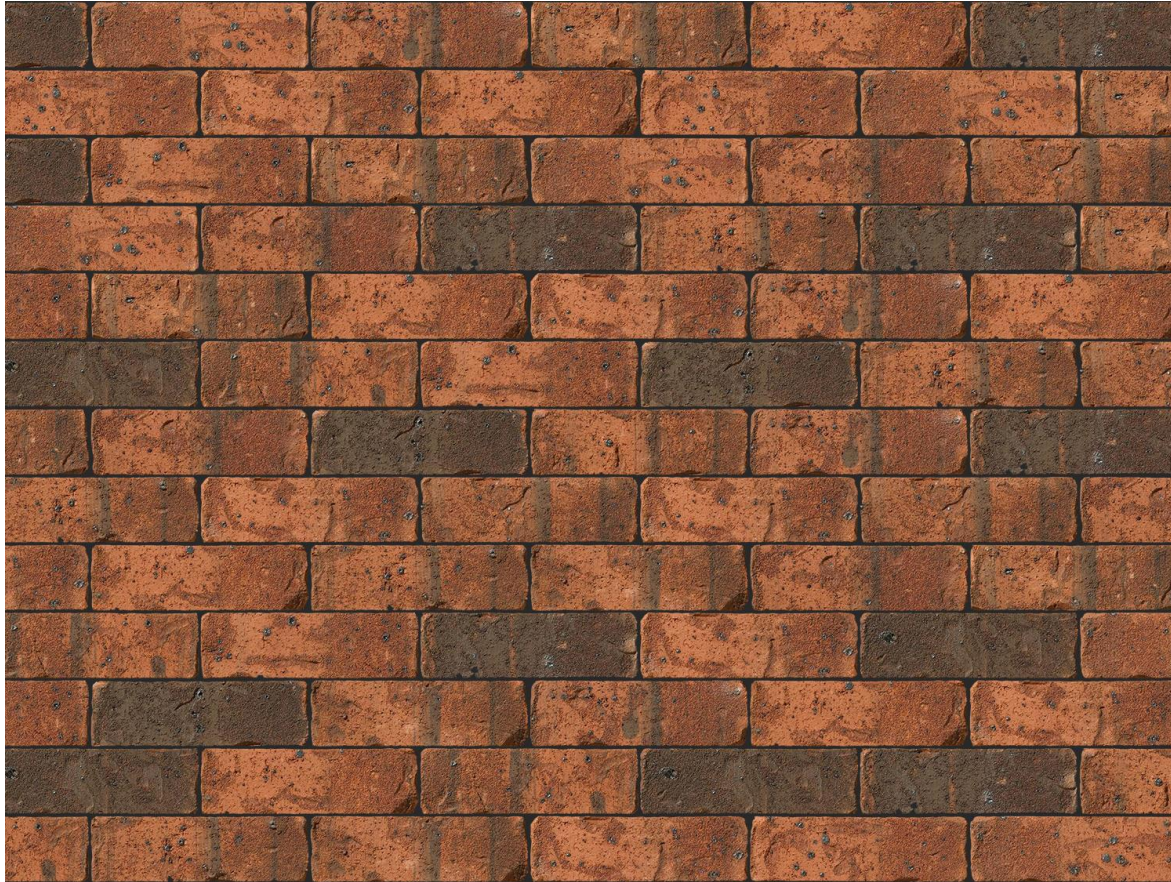

# KINGSCOURT COUNTRY MANOR

BRICKS

### FARMSTEAD ANTIQUE RED BRICK

Brand	Forterra
Colour	Red
Type	Wirecut
Dimensions	215mm x 102.5mm x 65mm
Durability	F2
Active Soluble Salts	S2
Dimensional Tolerance & Range	T2, R1
Water Absorption	7%
Compressive Strength	75N/mm <sup>2</sup>
Pack Size	468