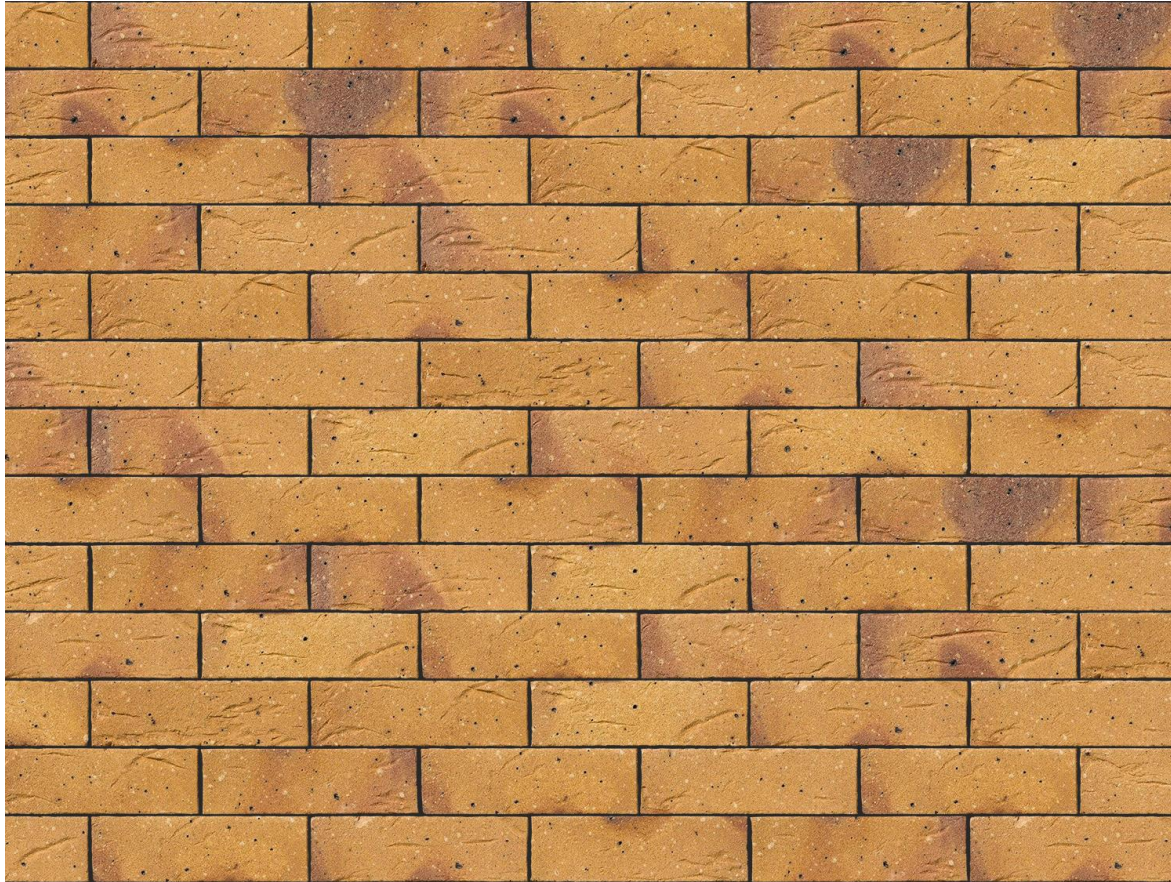

KINGSCOURT COUNTRY MANOR

BRICKS

TECHNICAL INFORMATION SHEET

VILLAGE GOLDEN THATCH BUFF BRICK

Brand	Forterra
Colour	Buff
Type	Wirecut
Dimensions	215mm x 102.5mm x 65mm
Durability	F2
Active Soluble Salts	S2
Dimensional Tolerance & Range	T2, R1
Water Absorption	20%
Compressive Strength	30N/mm ²
Pack Size	500