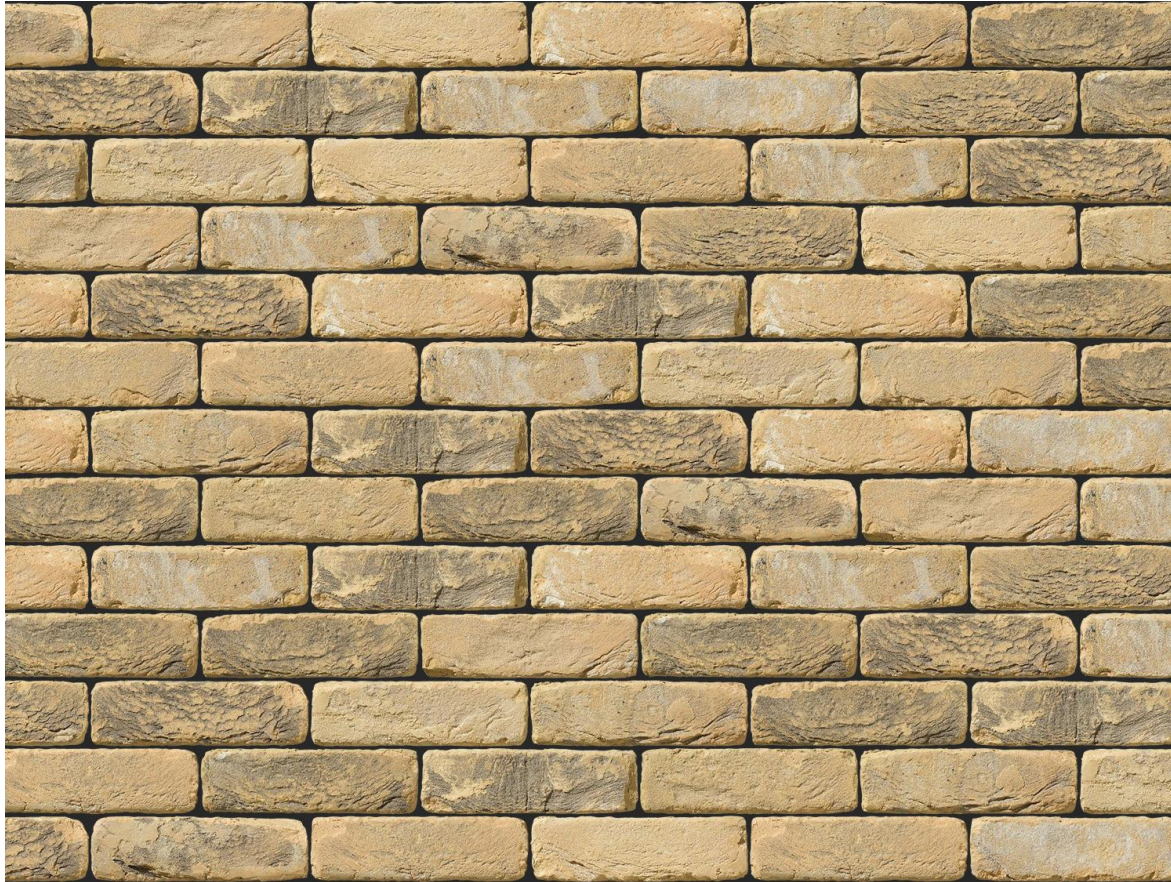

# KINGSCOURT COUNTRY MANOR

— BRICKS —

### OULD BLANCKAERT BUFF BRICK

Brand	Vandersanden
Colour	Red
Type	Tumbled Handmade
Dimensions	215mm x 102.5mm x 65mm
Durability	F2
Active Soluble Salts	S2
Dimensional Tolerance & Range	T2, R1
Water Absorption	17%
Compressive Strength	20N/mm <sup>2</sup>
Pack Size	580