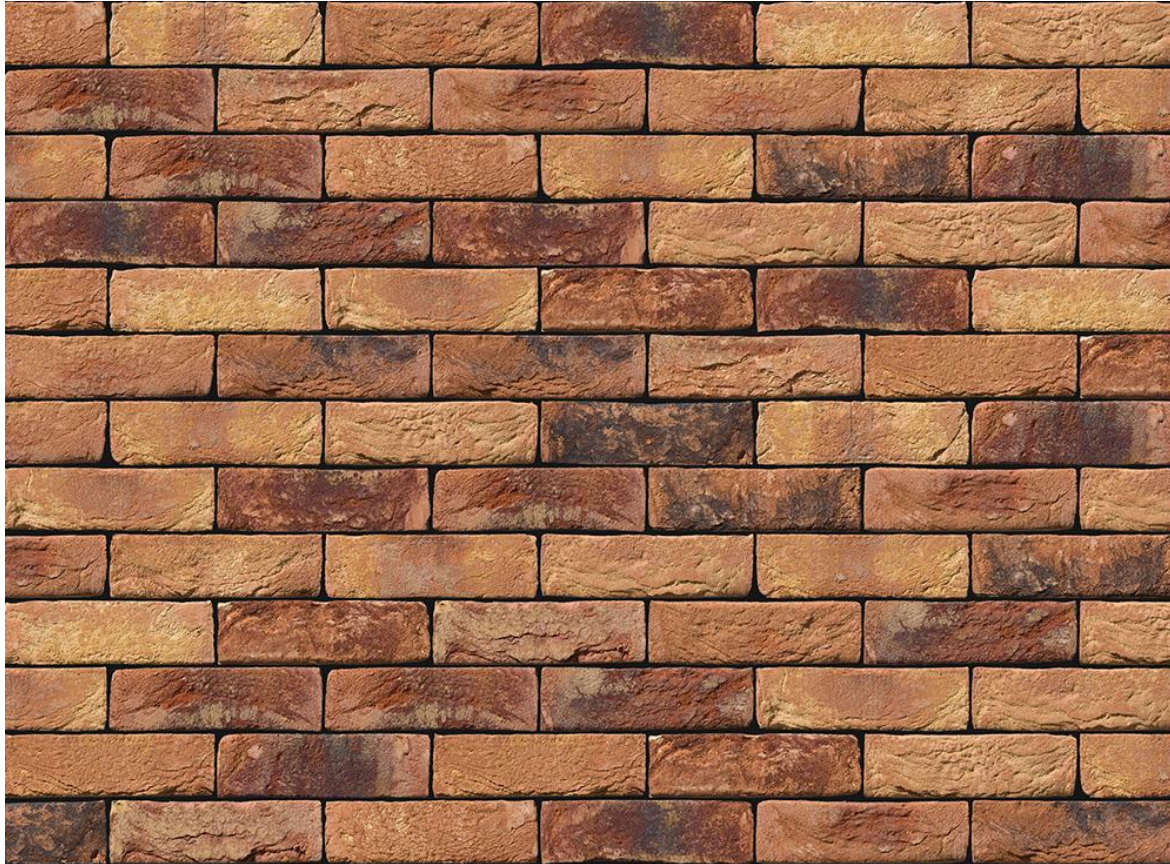

KINGSCOURT COUNTRY MANOR

BRICKS

TECHNICAL INFORMATION SHEET

PRIMULA BUFF RED BRICK

Brand	Vandersanden
Colour	Red, Buff
Type	Handmade
Dimensions	215mm x 102.5mm x 65mm
Durability	F2
Active Soluble Salts	S2
Dimensional Tolerance & Range	T2, R1
Water Absorption	15%
Compressive Strength	20N/mm ²
Pack Size	620