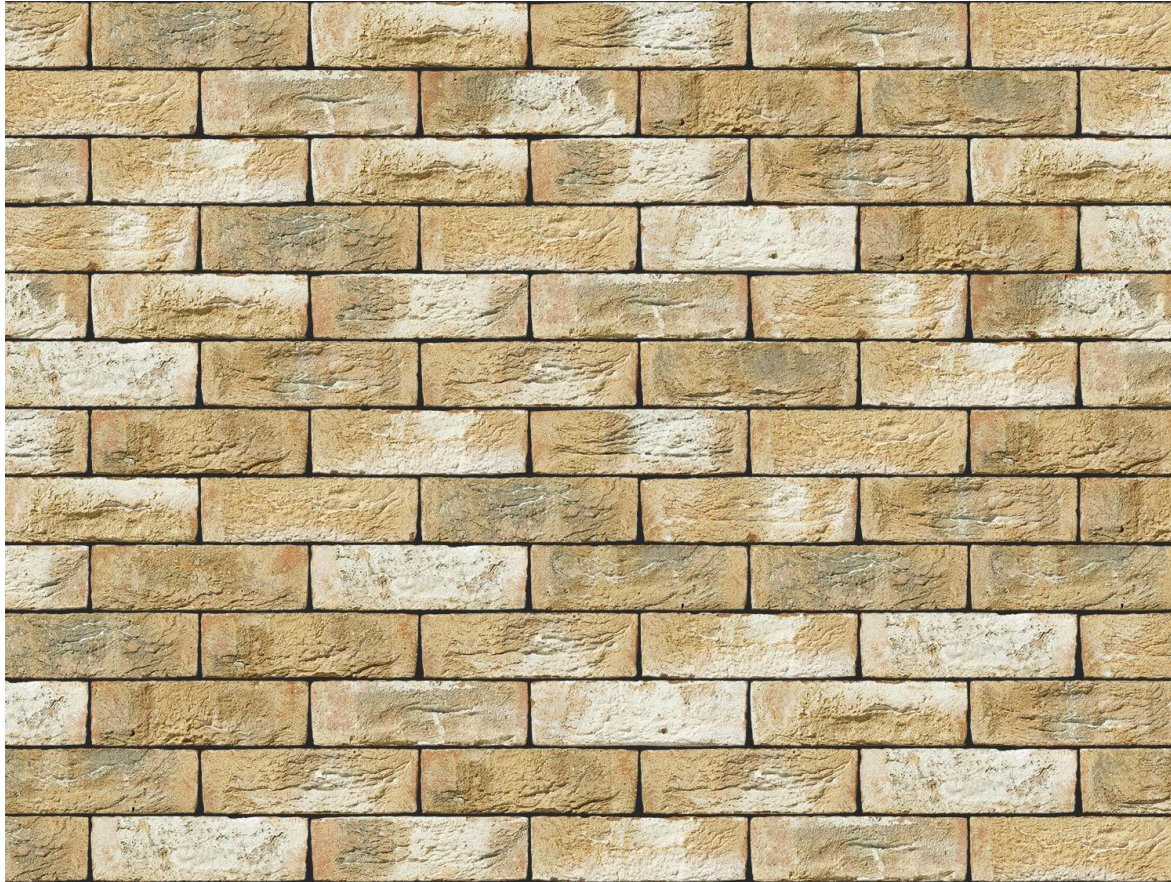

KINGSCOURT COUNTRY MANOR

BRICKS

TECHNICAL INFORMATION SHEET

BRONSGROEN BUFF BRICK

Brand	Wienerberger
Colour	Buff, Brown
Type	Stock
Dimensions	215mm x 102.5mm x 65mm
Durability	F2
Active Soluble Salts	S2
Dimensional Tolerance & Range	T2, R1
Water Absorption	15%
Compressive Strength	25N/mm ²
Pack Size	552