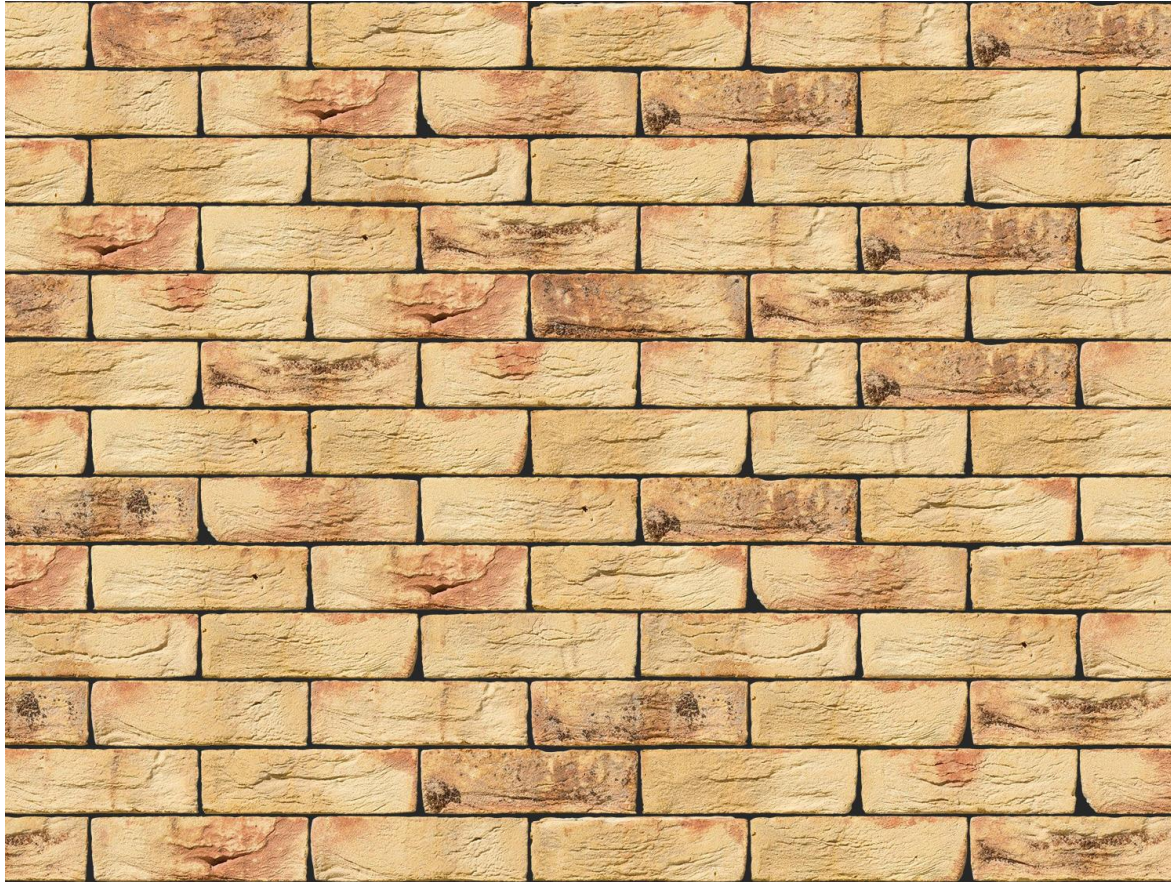

KINGSCOURT COUNTRY MANOR

BRICKS

TECHNICAL INFORMATION SHEET

ELIZABETHAN LIGHT BRONZE BUFF BRICK

Brand	Wienerberger
Colour	Buff
Type	Stock
Dimensions	215mm x 102mm x 66mm
Durability	F2
Active Soluble Salts	S2
Dimensional Tolerance & Range	T2, R1
Water Absorption	12%
Compressive Strength	20N/mm ²
Pack Size	538