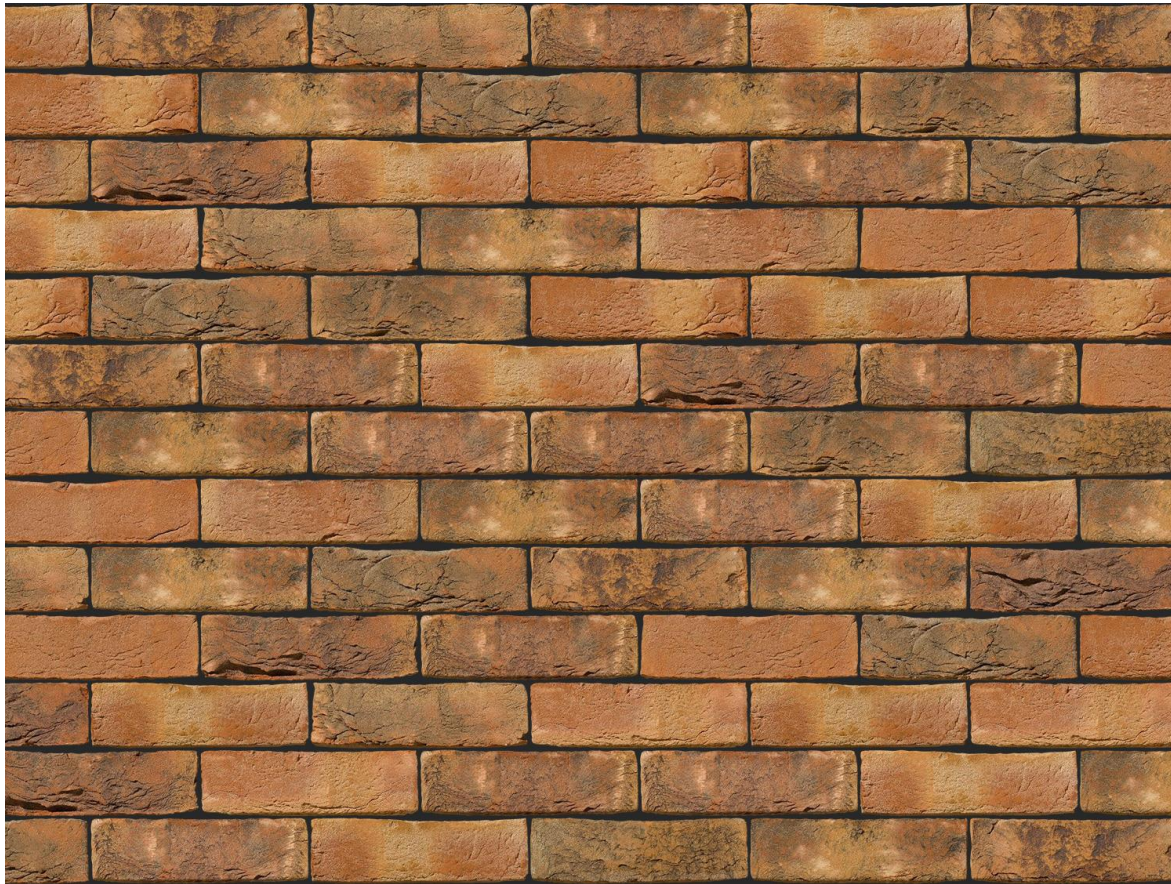

KINGSCOURT COUNTRY MANOR

BRICKS

TECHNICAL INFORMATION SHEET

KASSANDRA MULTI RED BRICK

Brand	Wienerberger
Colour	Red
Type	Stock
Dimensions	215mm x 102mm x 65mm
Durability	F2
Active Soluble Salts	S2
Dimensional Tolerance & Range	T2, R1
Water Absorption	6%
Compressive Strength	12N/mm ²
Pack Size	528