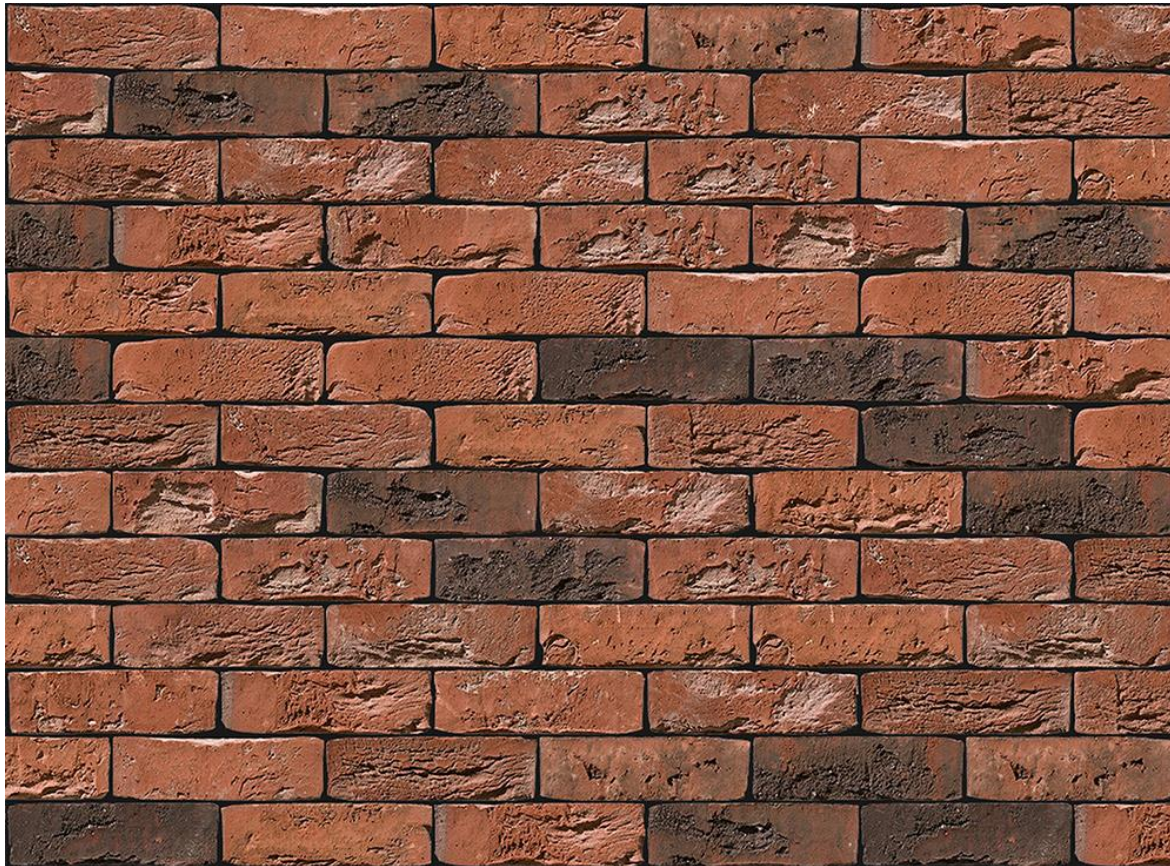

# KINGSCOURT COUNTRY MANOR

BRICKS

## TECHNICAL INFORMATION SHEET

FOGO

Brand	Engels
Colour	Red Multi
Type	Handmade
Dimensions	210mm x 99mm x 66mm
Durability	F2 (F2/D)
Active Soluble Salts	S2
Dimensional Tolerance & Range	T2, R1
Water Absorption	12%
Compressive Strength	20N/mm <sup>2</sup>
Pack Size	512