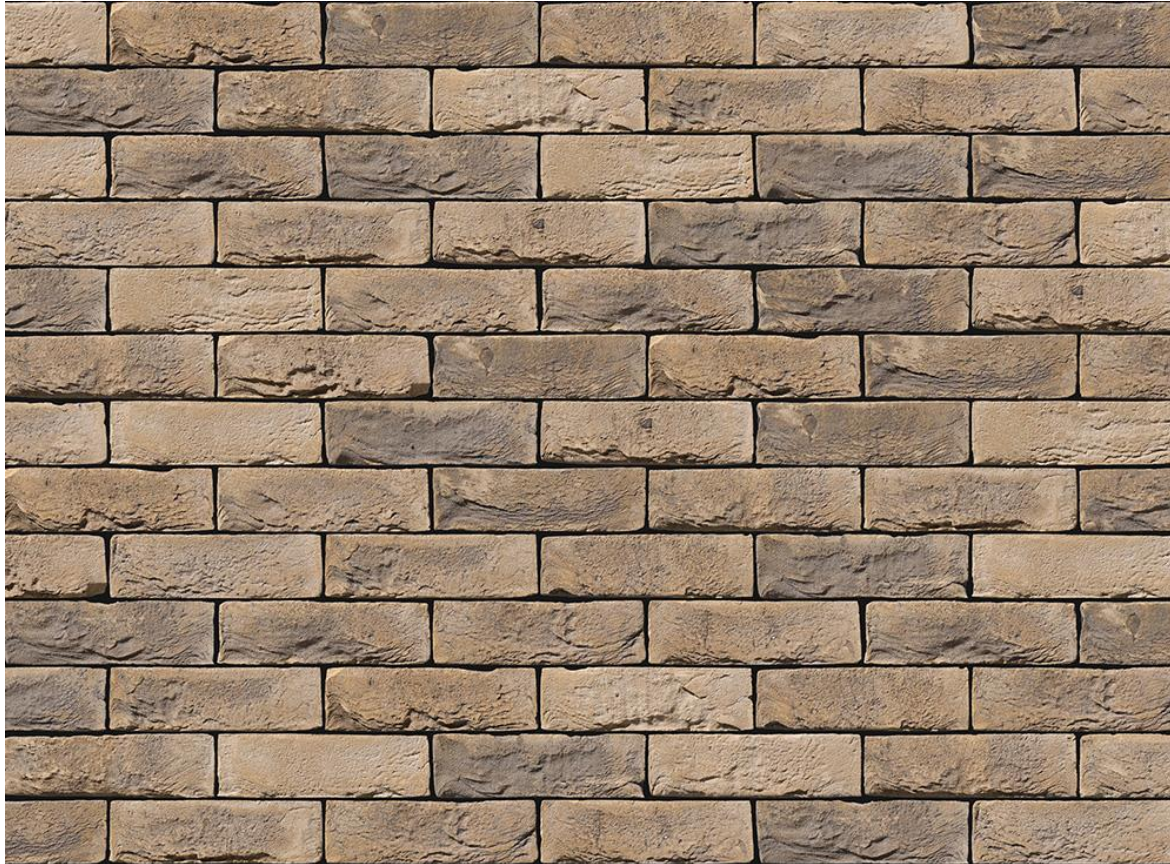

KINGSCOURT COUNTRY MANOR

— BRICKS —

TECHNICAL INFORMATION SHEET

TATRA BUFF BRICK

Brand	Engels
Colour	Buff, Yellow
Type	Handmade
Dimensions	214mm x 101mm x 66mm
Durability	F2
Active Soluble Salts	S2
Dimensional Tolerance & Range	T2, R1
Water Absorption	20%
Compressive Strength	20N/mm ²
Pack Size	552