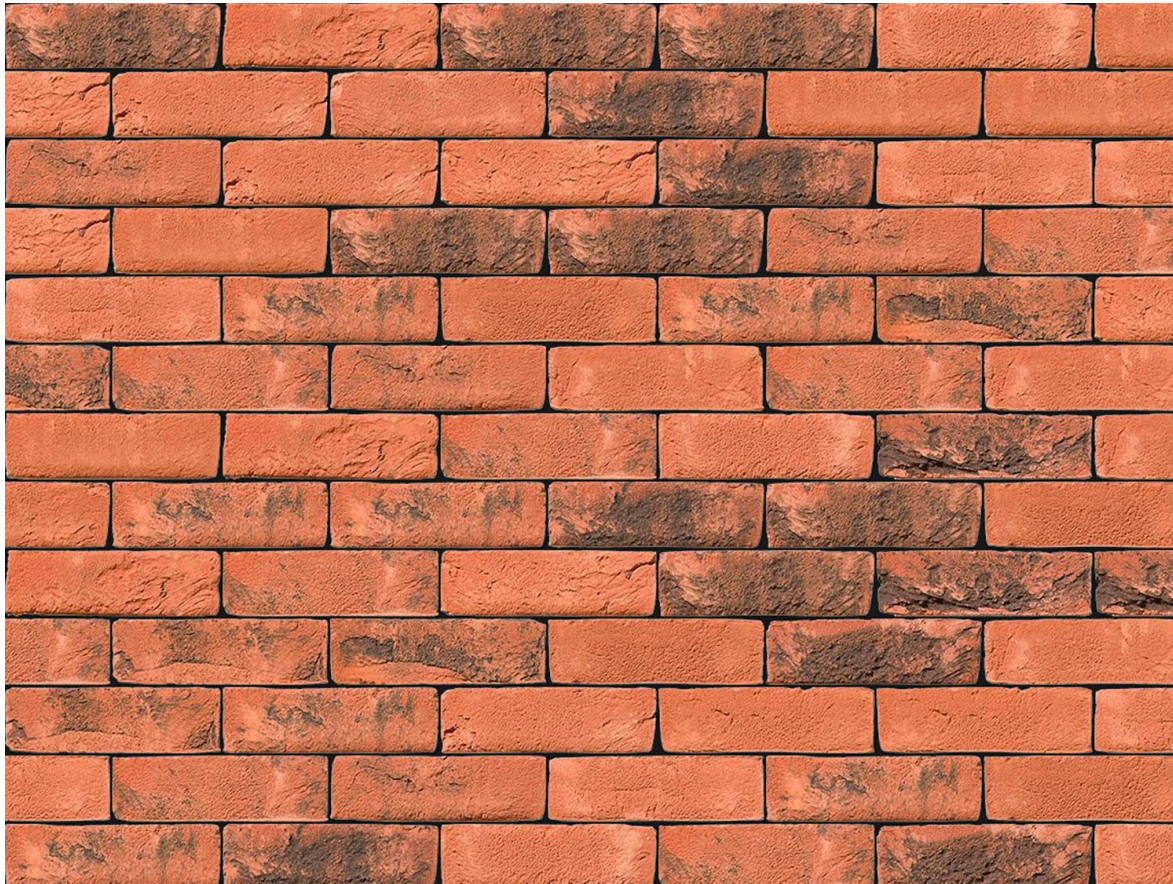

KINGSCOURT COUNTRY MANOR

— BRICKS —

TECHNICAL INFORMATION SHEET

CHELEA SMOKED BLEND RED BRICK

Brand	Forterra
Colour	Red
Type	Stock Thrown
Dimensions	215mm x 102.5mm x 65mm
Durability	F2
Active Soluble Salts	S2
Dimensional Tolerance & Range	T2, R1
Water Absorption	13%
Compressive Strength	25N/mm ²
Pack Size	496