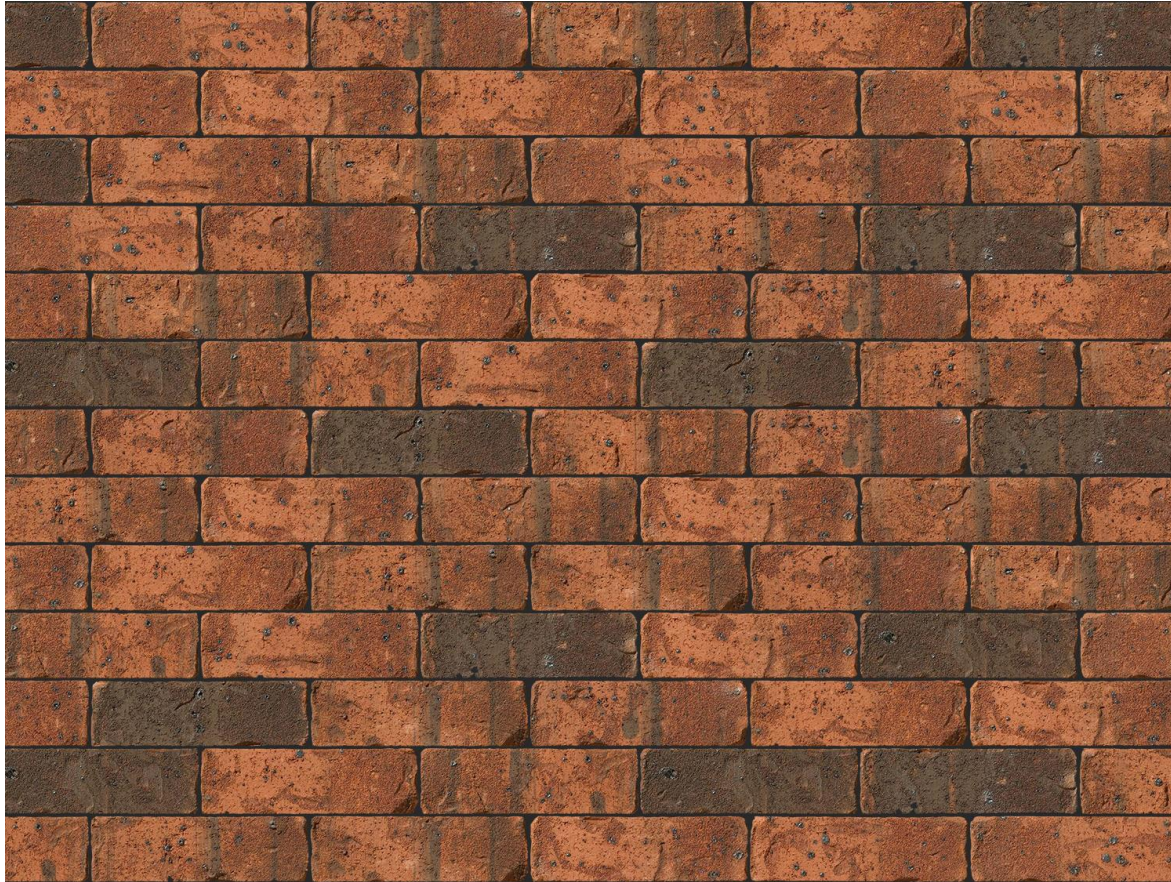

KINGSCOURT COUNTRY MANOR

BRICKS

TECHNICAL INFORMATION SHEET

FARMSTEAD ANTIQUE RED BRICK

Brand	Forterra
Colour	Red
Type	Wirecut
Dimensions	215mm x 102.5mm x 65mm
Durability	F2
Active Soluble Salts	S2
Dimensional Tolerance & Range	T2, R1
Water Absorption	7%
Compressive Strength	75N/mm ²
Pack Size	468