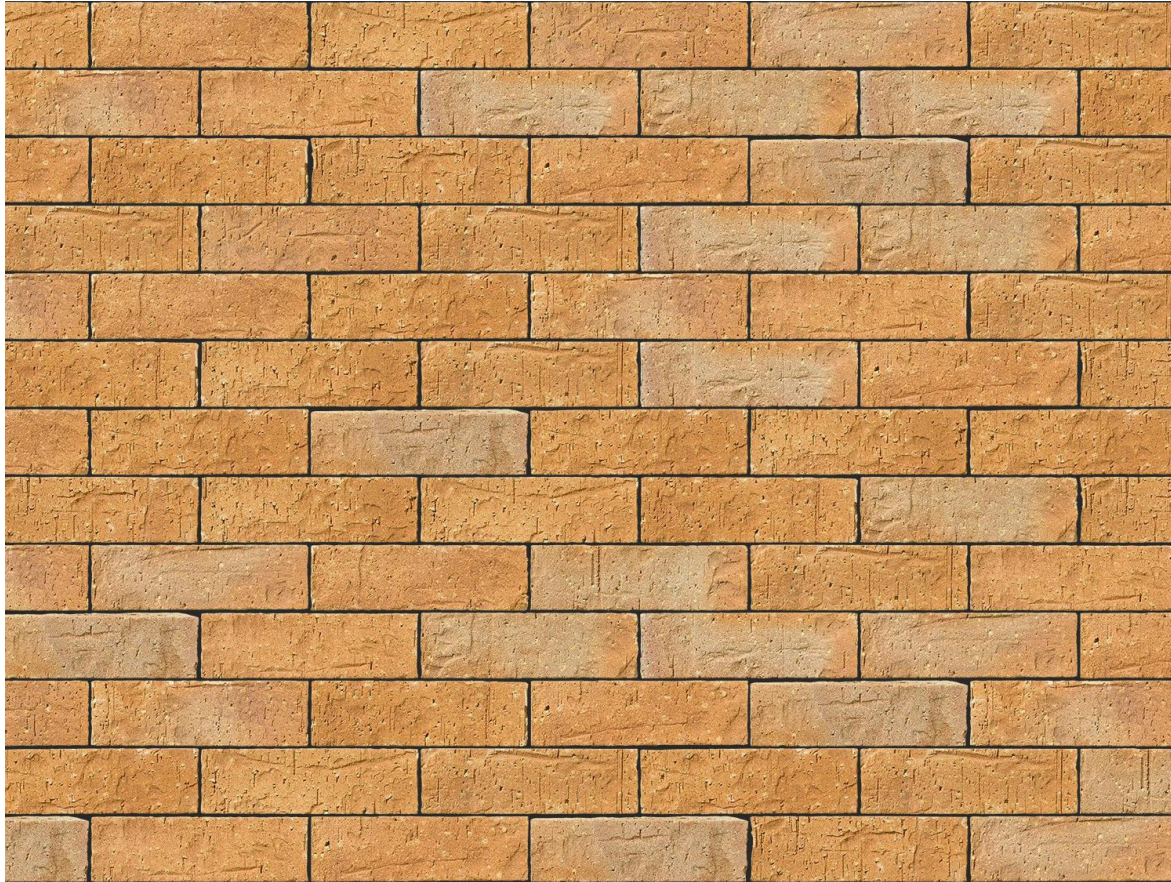

KINGSCOURT COUNTRY MANOR

— BRICKS —

TECHNICAL INFORMATION SHEET

LEICESTERSHIRE RUSSET MIXTURE YELLOW BRICK

Brand	Forterra
Colour	Yellow
Type	Wirecut
Dimensions	215mm x 102.5mm x 65mm
Durability	F2
Active Soluble Salts	S2
Dimensional Tolerance & Range	T2, R1
Water Absorption	20%
Compressive Strength	30N/mm ²
Pack Size	500