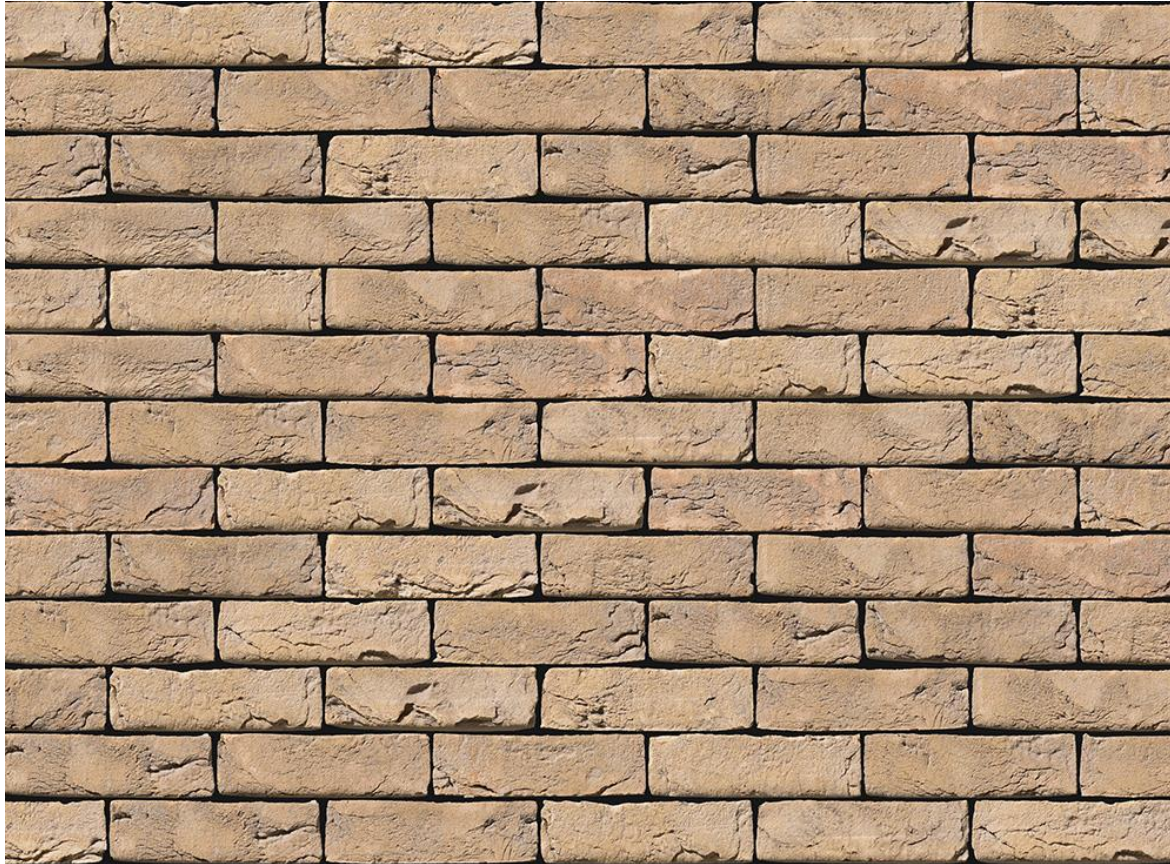

# KINGSCOURT COUNTRY MANOR

— BRICKS —

### ANGLESEA WEATHERED BUFF BRICK

Brand	Wienerberger
Colour	Buff
Type	Handmade
Dimensions	215mm x 102mm x 65mm
Durability	F2
Active Soluble Salts	S2
Dimensional Tolerance & Range	T2, R1
Water Absorption	17%
Compressive Strength	25N/mm <sup>2</sup>
Pack Size	471