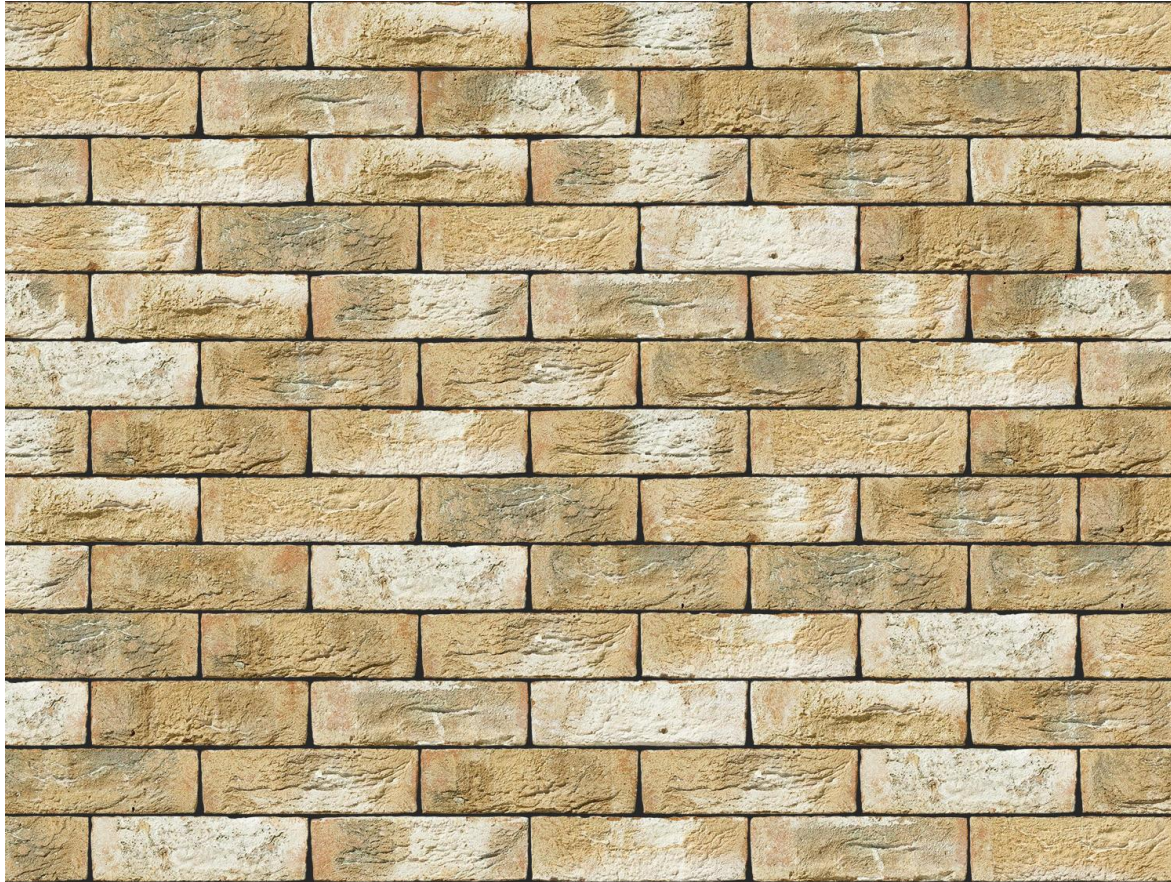

KINGSCOURT COUNTRY MANOR

BRICKS

TECHNICAL INFORMATION SHEET

BRONGROEN BUFF BRICK

| | |
|-------------------------------|------------------------|
| Brand | Wienerberger |
| Colour | Buff, Brown |
| Type | Stock |
| Dimensions | 215mm x 102.5mm x 65mm |
| Durability | F2 |
| Active Soluble Salts | S2 |
| Dimensional Tolerance & Range | T2, R1 |
| Water Absorption | 15% |
| Compressive Strength | 25N/mm ² |
| Pack Size | 552 |