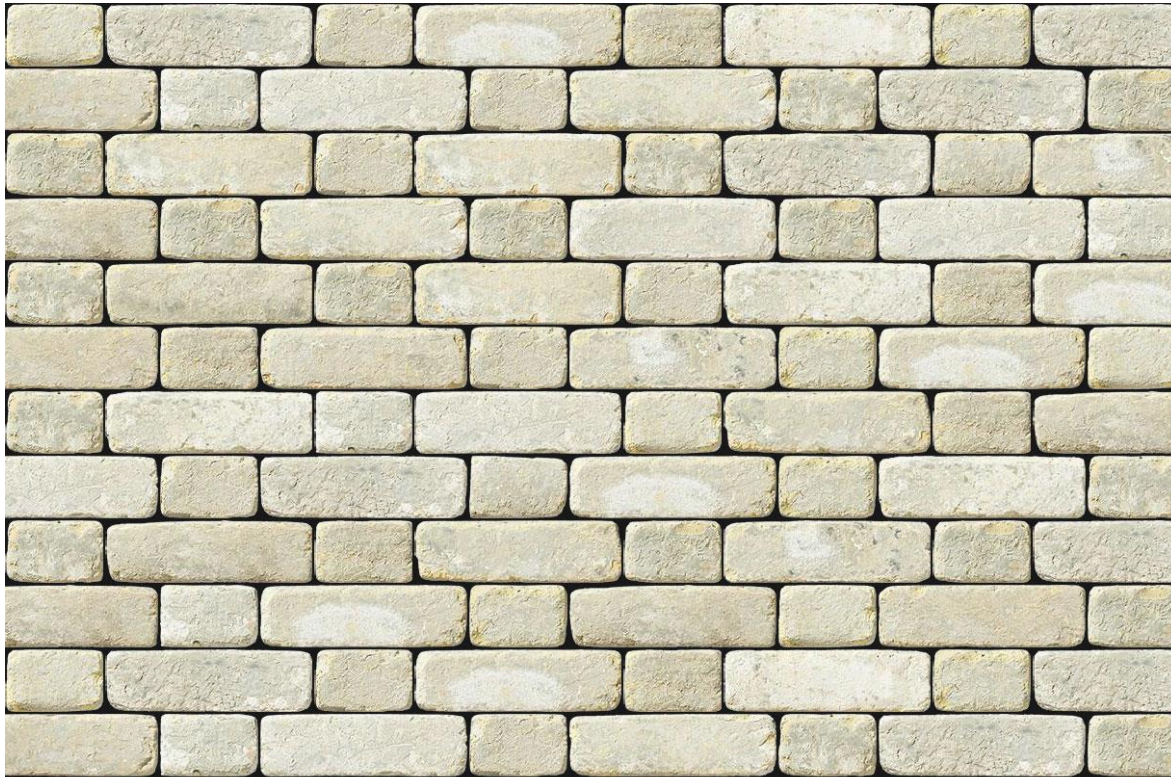

KINGSCOURT COUNTRY MANOR

BRICKS

TECHNICAL INFORMATION SHEET

CASA LENA BUFF BRICK

NOTE: This Product is manufactured to a flemish bond laying pattern. Each pack of bricks contains 10-12% of half/partial bricks to achieve the designed effect.

Brand	Wienerberger
Colour	Yellow
Type	Handmade
Dimensions	215mm x 102.5mm x 65mm
Durability	F2
Active Soluble Salts	S2
Dimensional Tolerance & Range	Tm / Rm
Water Absorption	19%
Compressive Strength	12N/mm ²
Pack Size	400