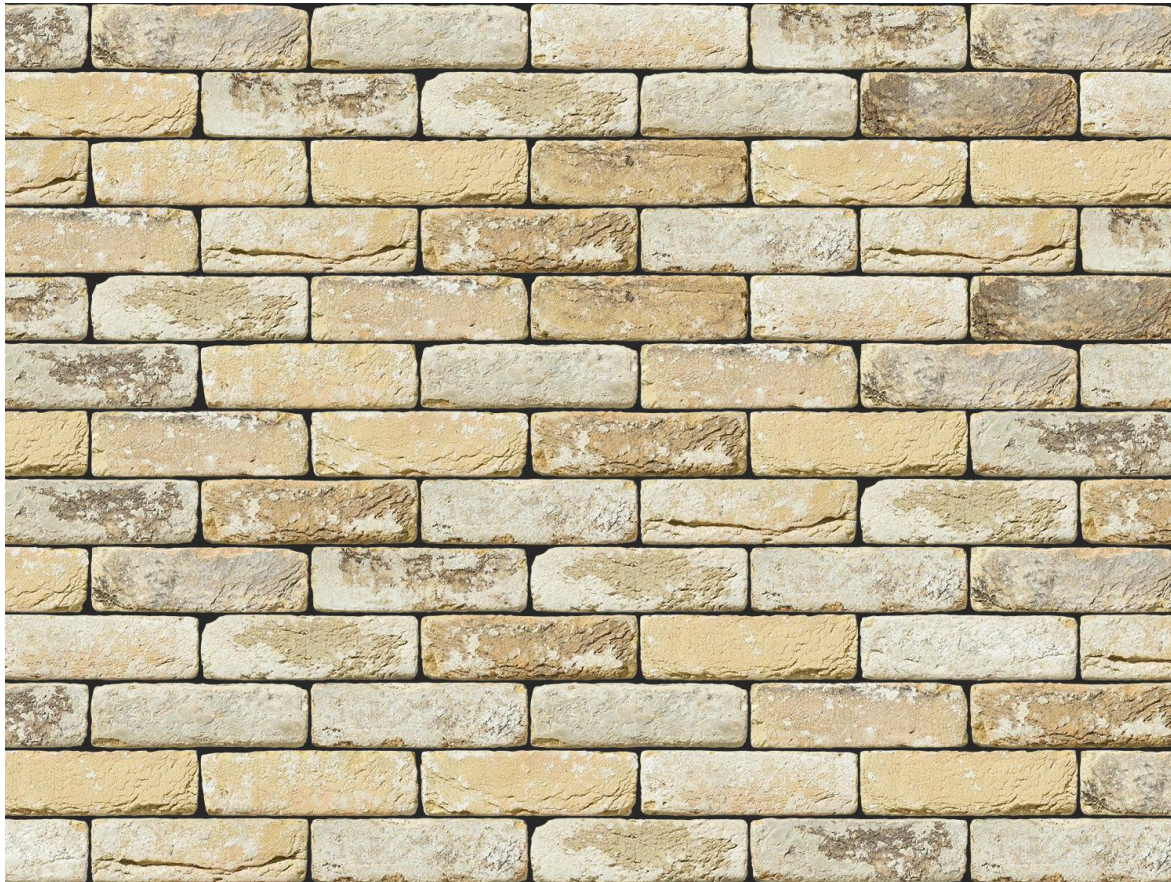

KINGSCOURT COUNTRY MANOR

— BRICKS —

TECHNICAL INFORMATION SHEET

ST IVES CREAM RUSTICA BUFF BRICK

Brand	Wienerberger
Colour	Buff
Type	Stock
Dimensions	215mm x 102mm x 65mm
Durability	F2
Active Soluble Salts	S2
Dimensional Tolerance & Range	Tm, Rm
Water Absorption	19%
Compressive Strength	12N/mm ²
Pack Size	600