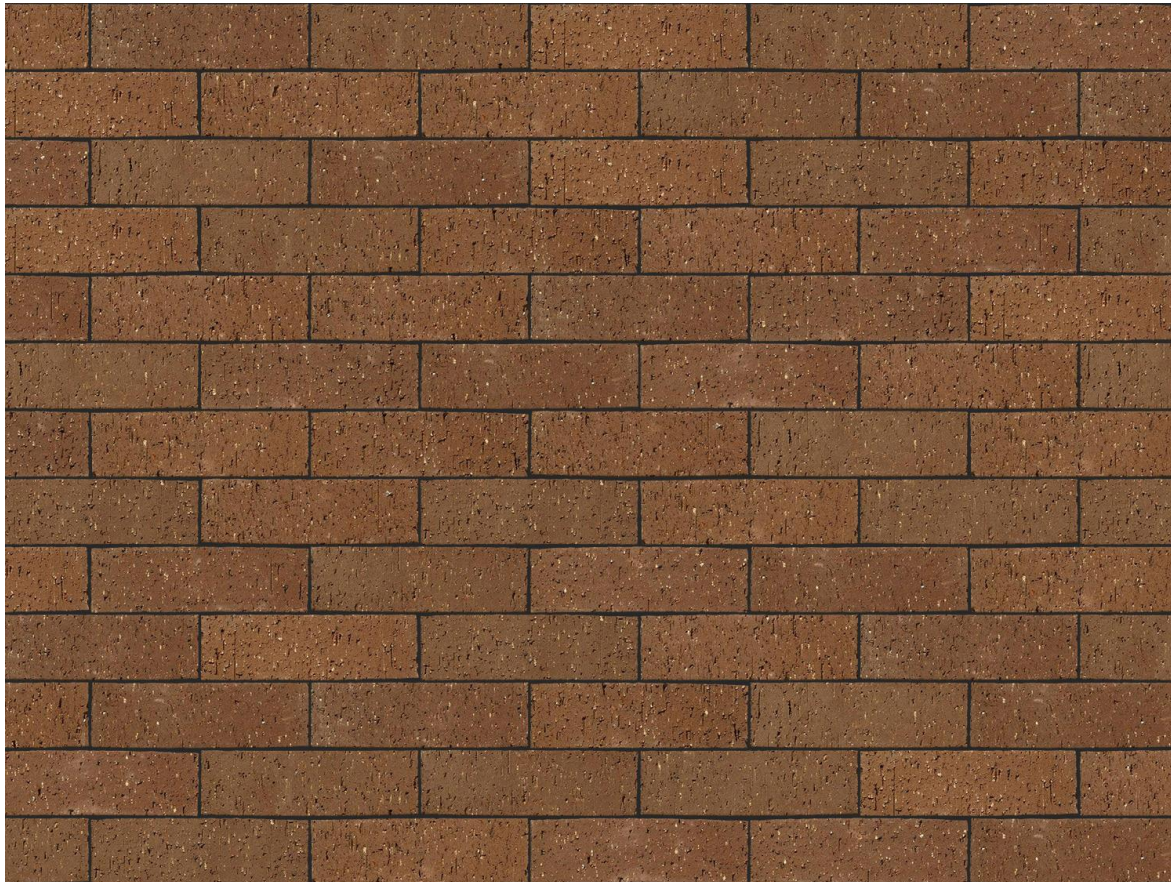

# KINGSCOURT COUNTRY MANOR

BRICKS

### STRAFFORDSHIRE BROWN DRAGFACED BROWN

Brand	Wienerberger
Colour	Brown
Type	wirecut
Dimensions	215mm x 102mm x 65mm
Durability	F1
Active Soluble Salts	S2
Dimensional Tolerance & Range	T2, R1
Water Absorption	10%
Compressive Strength	50N/mm <sup>2</sup>
Pack Size	400