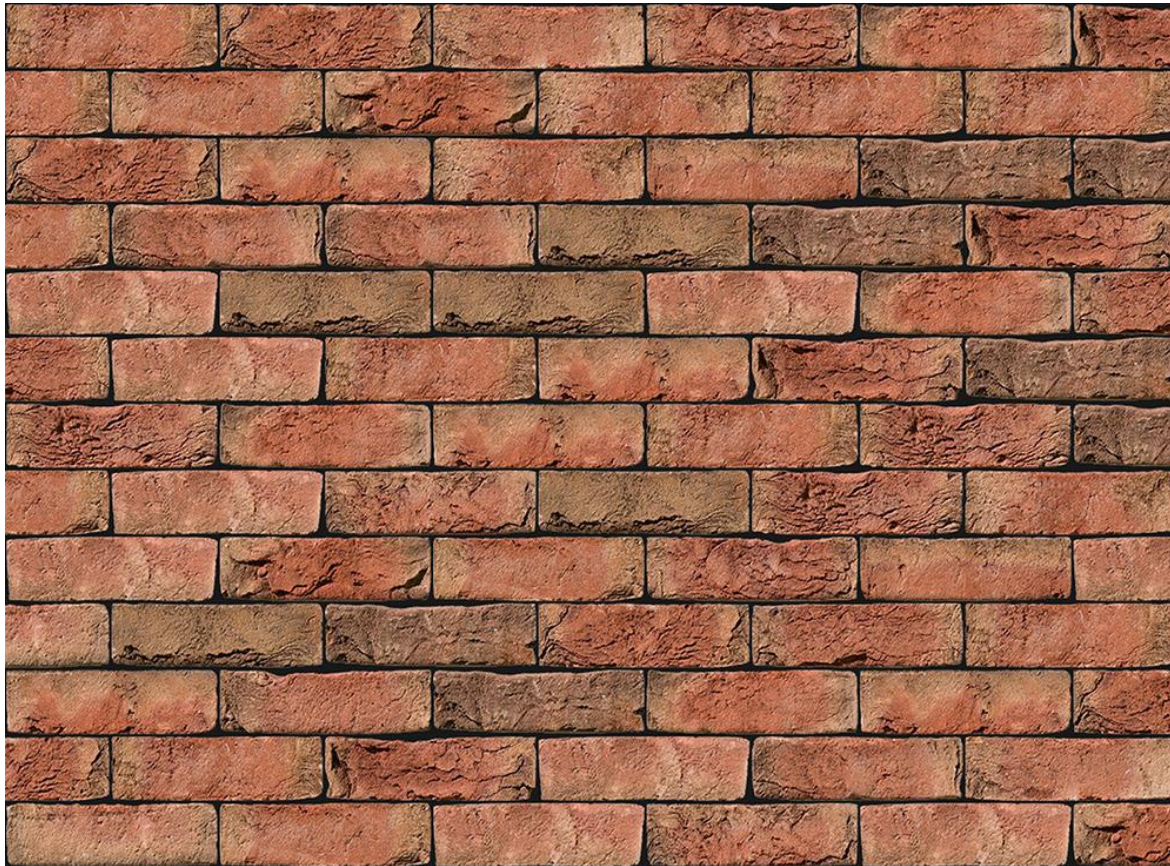

KINGSCOURT COUNTRY MANOR

— BRICKS —

TECHNICAL INFORMATION SHEET

TRENTINO

Brand	Wienerberger
Colour	Red Multi
Type	Handmade
Dimensions	215mm x 102mm x 65mm
Durability	F2
Active Soluble Salts	S2
Dimensional Tolerance & Range	T2, R1
Water Absorption	<=15%
Compressive Strength	-
Pack Size	528